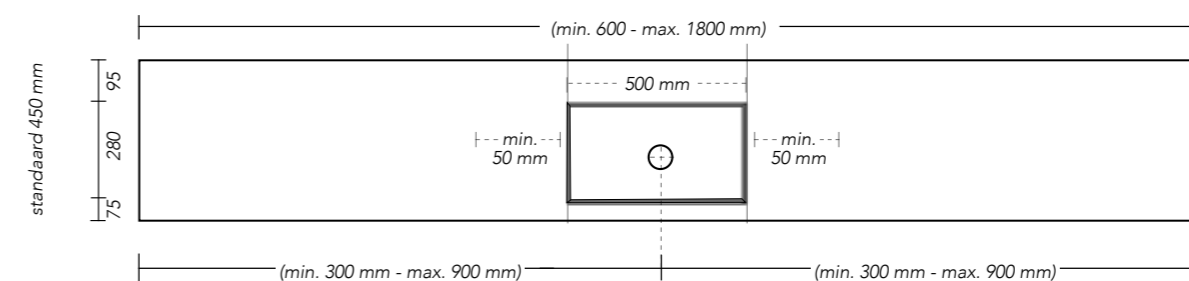

CARGO 500 X 280 MM - polystone, onyx, quartz - enkel links - model A

CARGO 500 X 280 MM - polystone, onyx, quartz - enkel rechts - model A

CARGO 500 X 280 MM - polystone, onyx, quartz - midden - model A